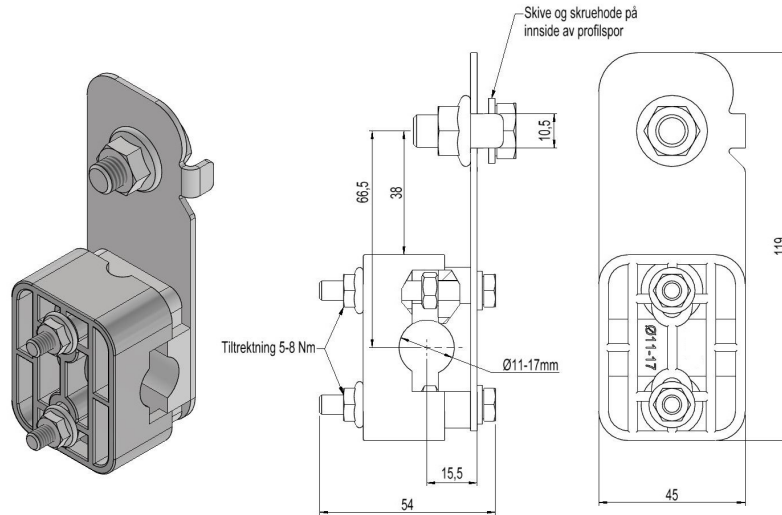

2859372 - Cable clamp KSP111

Description	<p><p>Cable clamp 1-cable Ø11-17mm for profile.</p><p>Delievered with M10 fasteners for use in 10mm profile tracks.</p></p>
Unit	PSC
Weight	0,22 kg
Material-2	Steel, stainless 316
Number of cables	1psc