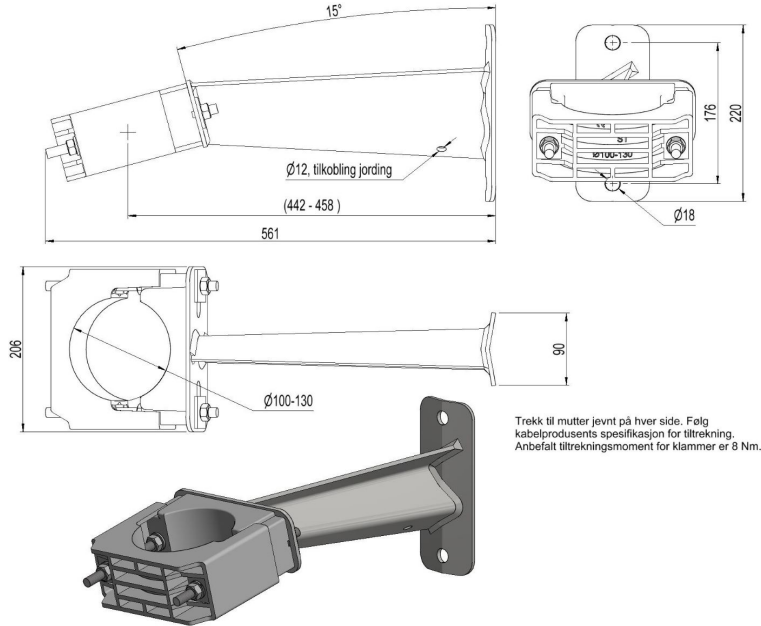

2858415 - Cable bracket KKL1100-15

Description	Steel bracket for 1 cable, clamp Ø100-130mm. Reinforced version with 15° angle.
Unit	PSC
Weight	5,1 kg
Material-2	Steel galvanised
Number of cables	1psc
Suitable for cable diameter	Ø100-130mm