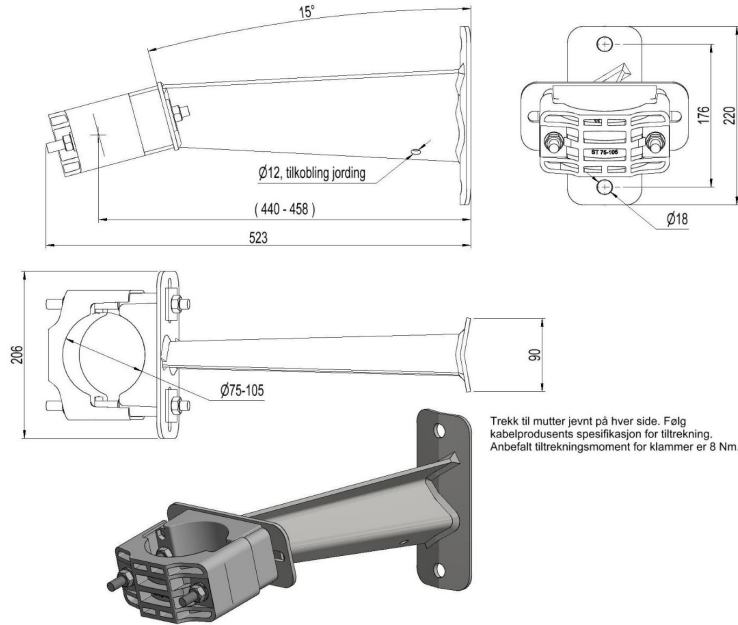

2858413 - Cable bracket KKL175-15

Description	Steel bracket for 1 cable, clamp Ø75-105mm. Reinforced version with 15° angle.
Unit	PSC
Weight	4,9 kg
Material-2	Steel galvanised
Number of cables	1psc
Suitable for cable diameter	Ø75-100mm