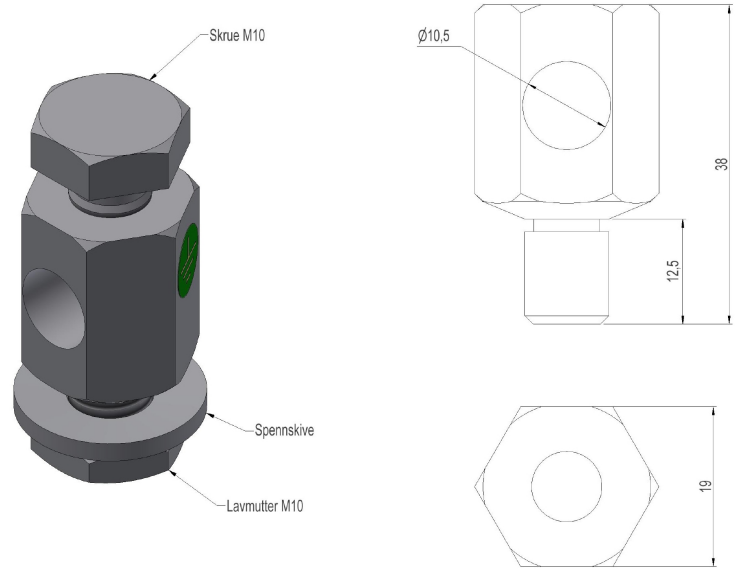

2836836 - Earthing clamp J10

Description	Earthing clamp M10. Fits all crossbars with M10 profile tracks. For all crossbars except cable cross bars.
Unit	PSC
Weight	0,073 kg
Material	Steel, stainless 316